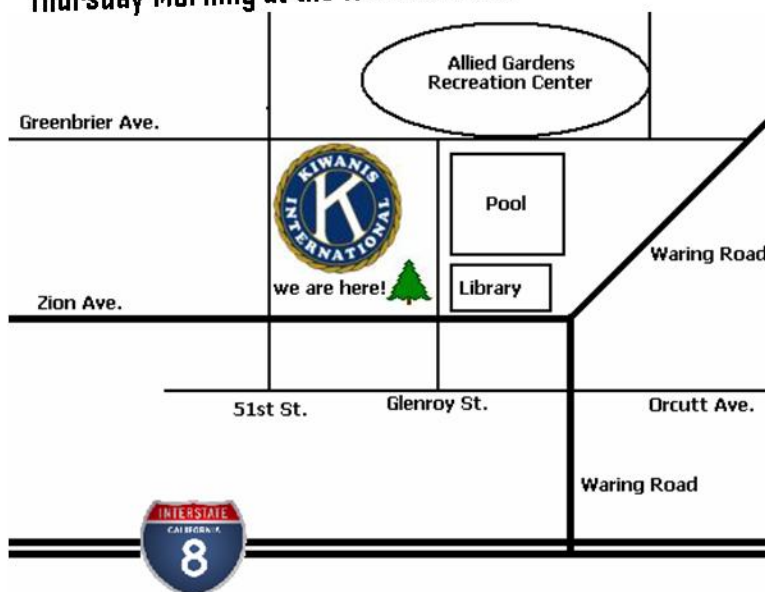

*Non-profit/charitable organizations/IRS 501©(3)*

**OPENING DAY** *"Be the first family on your block with a Christmas Tree"*

**November 25 at 9:00am**

**Hours:** Open EVERY DAY: M-F 12-9pm;

Saturday & Sunday 9-9pm

**Where:** Corner of Zion and Glenroy

Please come join us for "Breakfast" every  
Thursday Morning at the Allied Gardens Recreation Center: 7:00am

**Kiwanis Club of Grantville-Allied Gardens**  
Serving **OUR** Community Since 1960